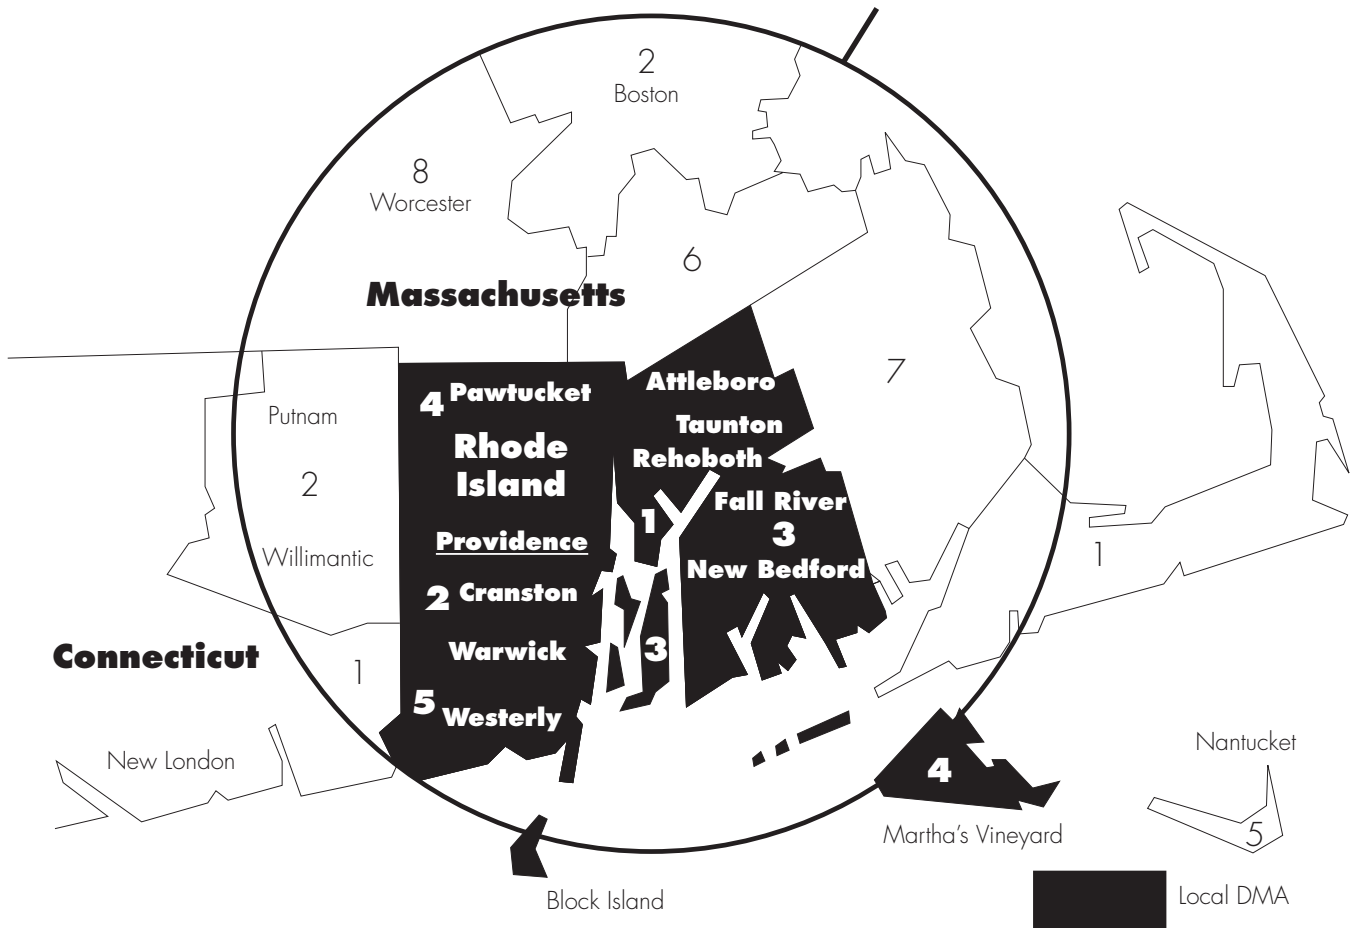

WPRI-TV

**Providence,
Rhode Island**

Coverage Area

Grade A Signal

Connecticut

Massachusetts

Rhode Island

- 1 New London
- 2 Windham

- 1 Barnstable
- 2 Boston
- 3 Bristol
- 4 Dukes
- 5 Nantucket
- 6 Norfolk
- 7 Plymouth
- 8 Worcester

- 1 Bristol
- 2 Kent
- 3 Newport
- 4 Providence
- 5 Washington