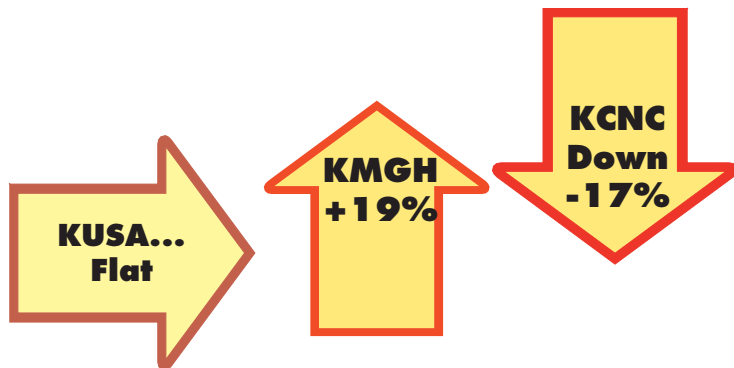

Monday-Sunday

9-10 PM

LATE NEWS

**TAKE THE LATE NEWS QUIZ!
Guess The Station**

M-F May '04 Actuals
KWGN, KCNC, KMGH?

**Performance
May '03 to May '04**

Answer	RA 18-49	RA25-54
A.	3.5	3.3
B.	3.7	4.3
C.	2.9	3.5

Answers: A. KWGN B. KCNC C. KMGH

- WB2 News is the fastest growing Late Newscast in Denver. Up +34% from May '03 to May '04 and shares grew +15% from Feb '04 to May '04
- With WB prime expanding to a 6th night, WB2 News will have stronger lead-in programming.
- WB2 News is the #2 Cume Thousands newscast (400,000 weekly HH) May '04 NSI
- Year to Year (May to May, Feb to Feb, Nov to Nov) WB2 News has shown consistent growth.